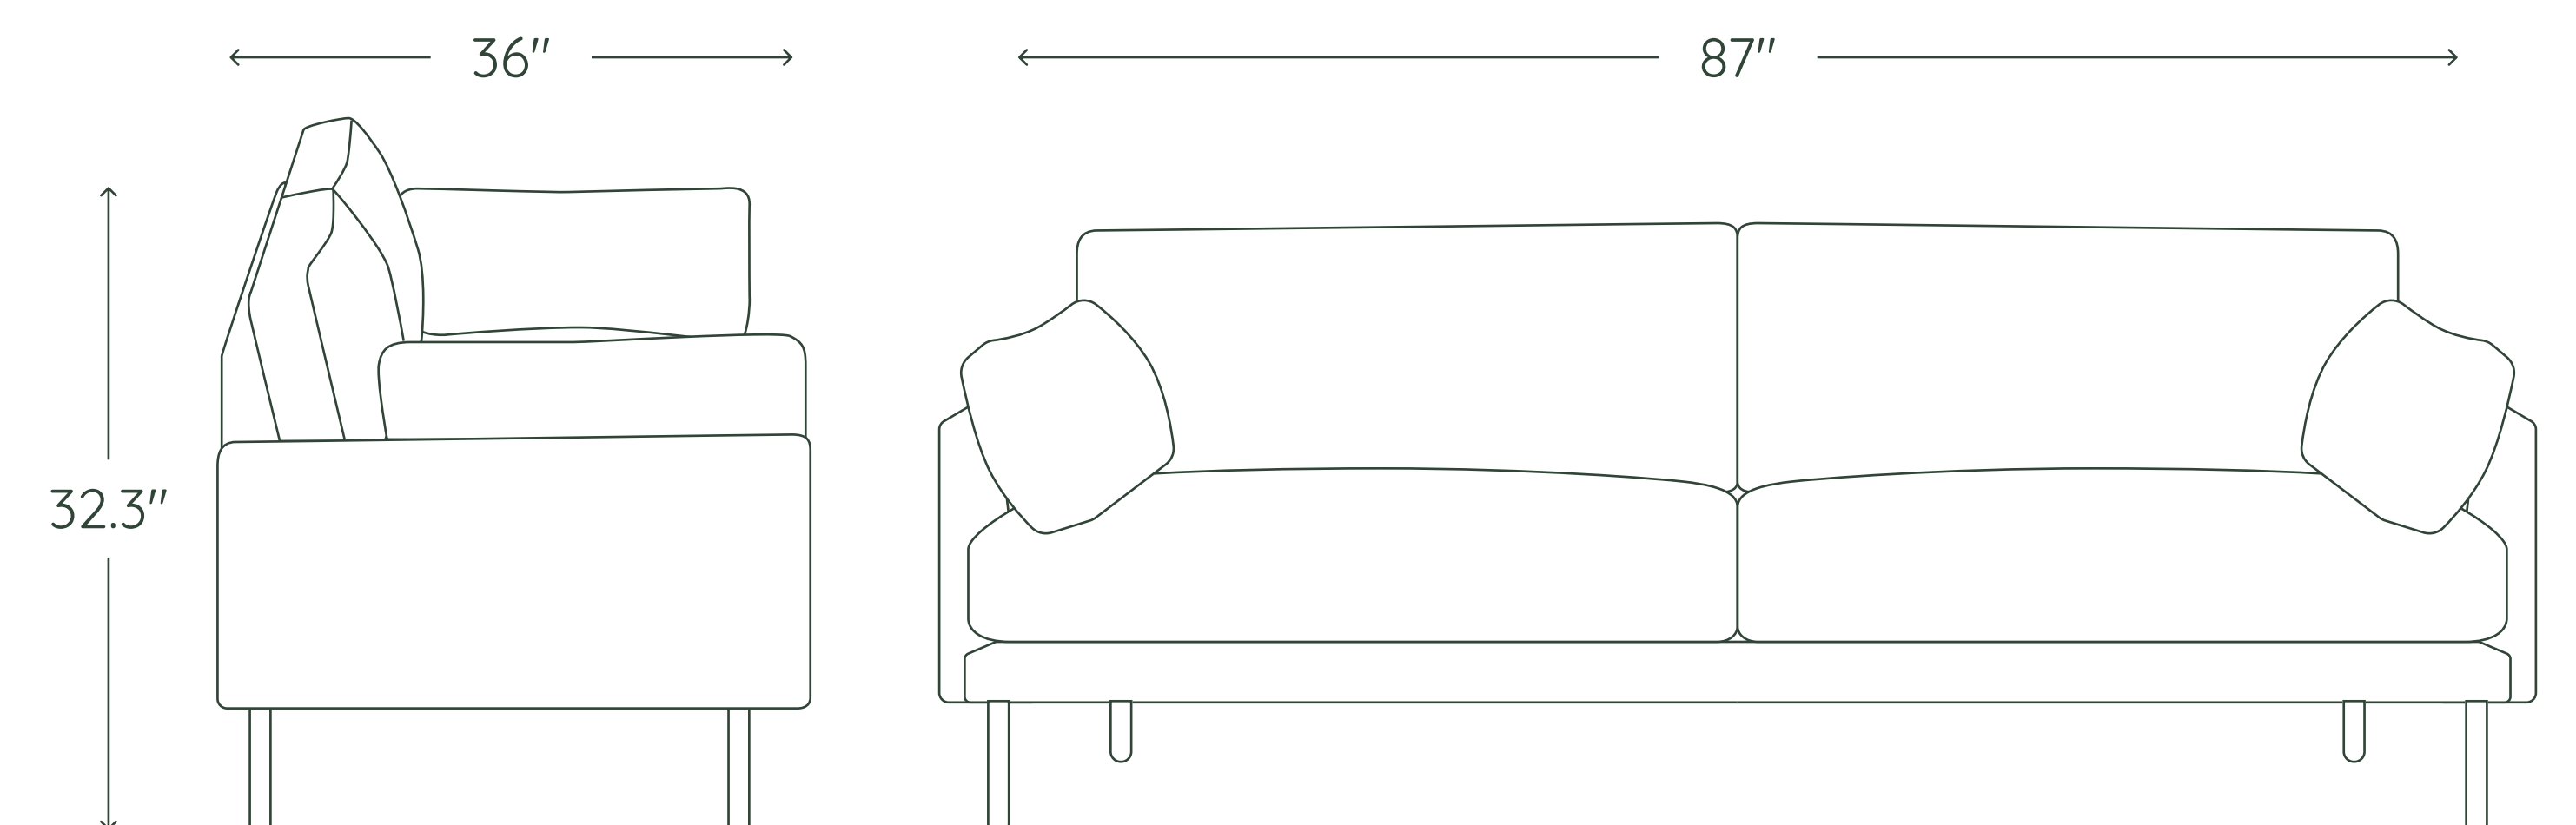

SPECIFICATIONS

Overall: 87"W x 36"D x 32.3"H

Assembled weight: 156.5 lbs