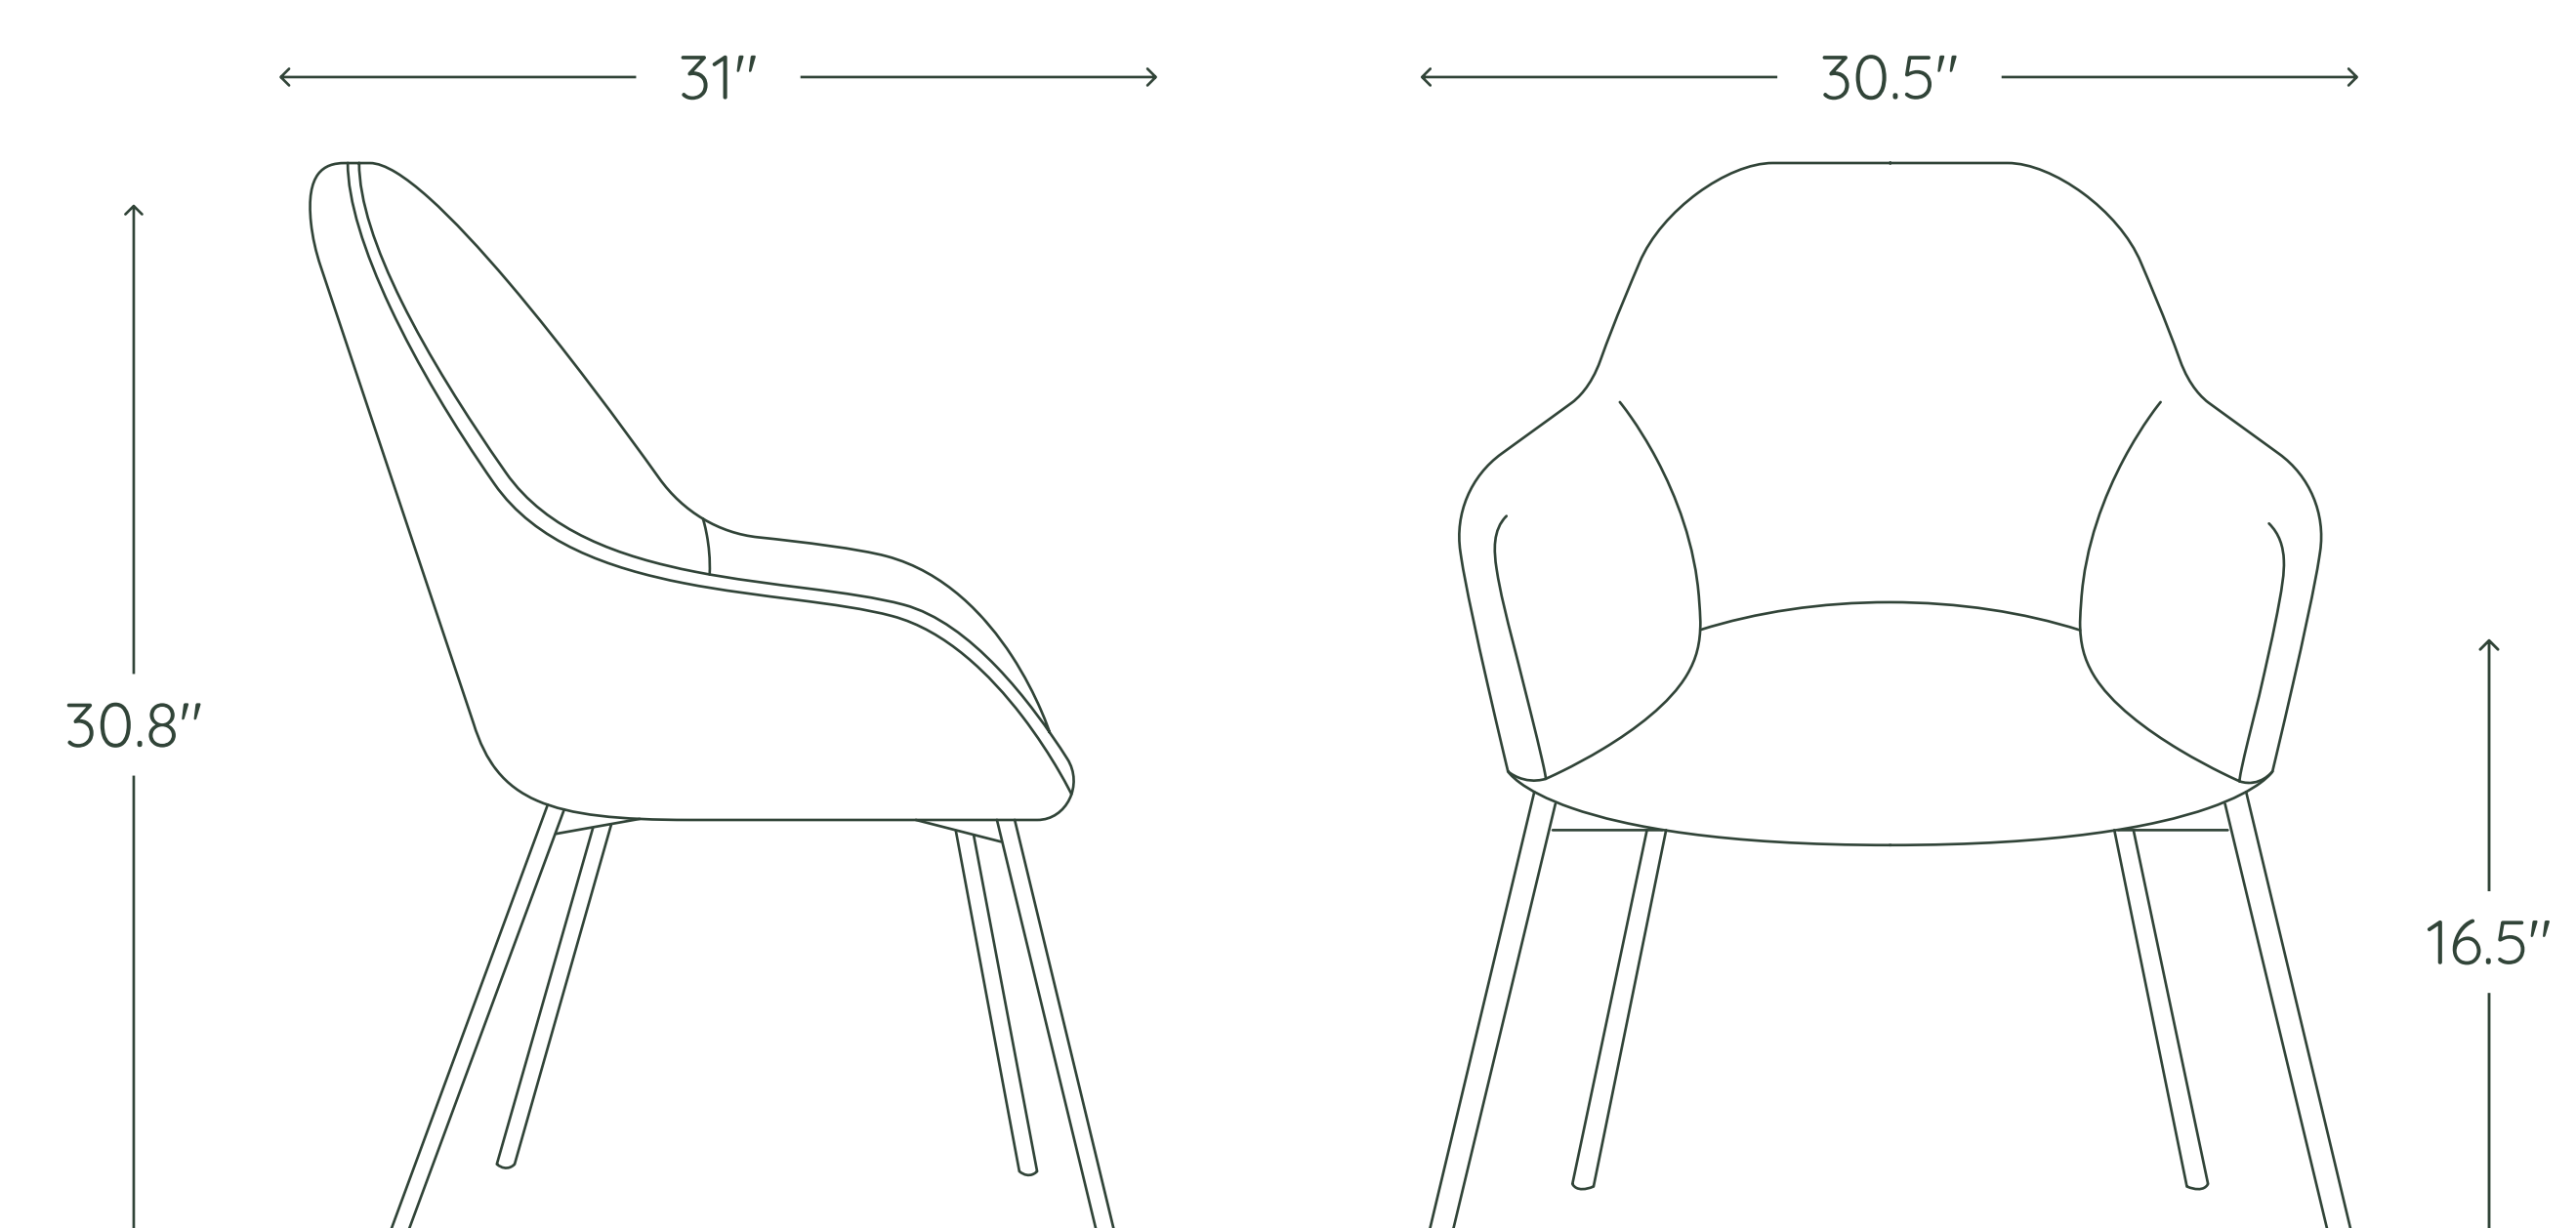

#A36D4E

SPECIFICATIONS

Overall: 30.5"W x 31"D x 30.75"H

Assembled weight: 52.9 lbs