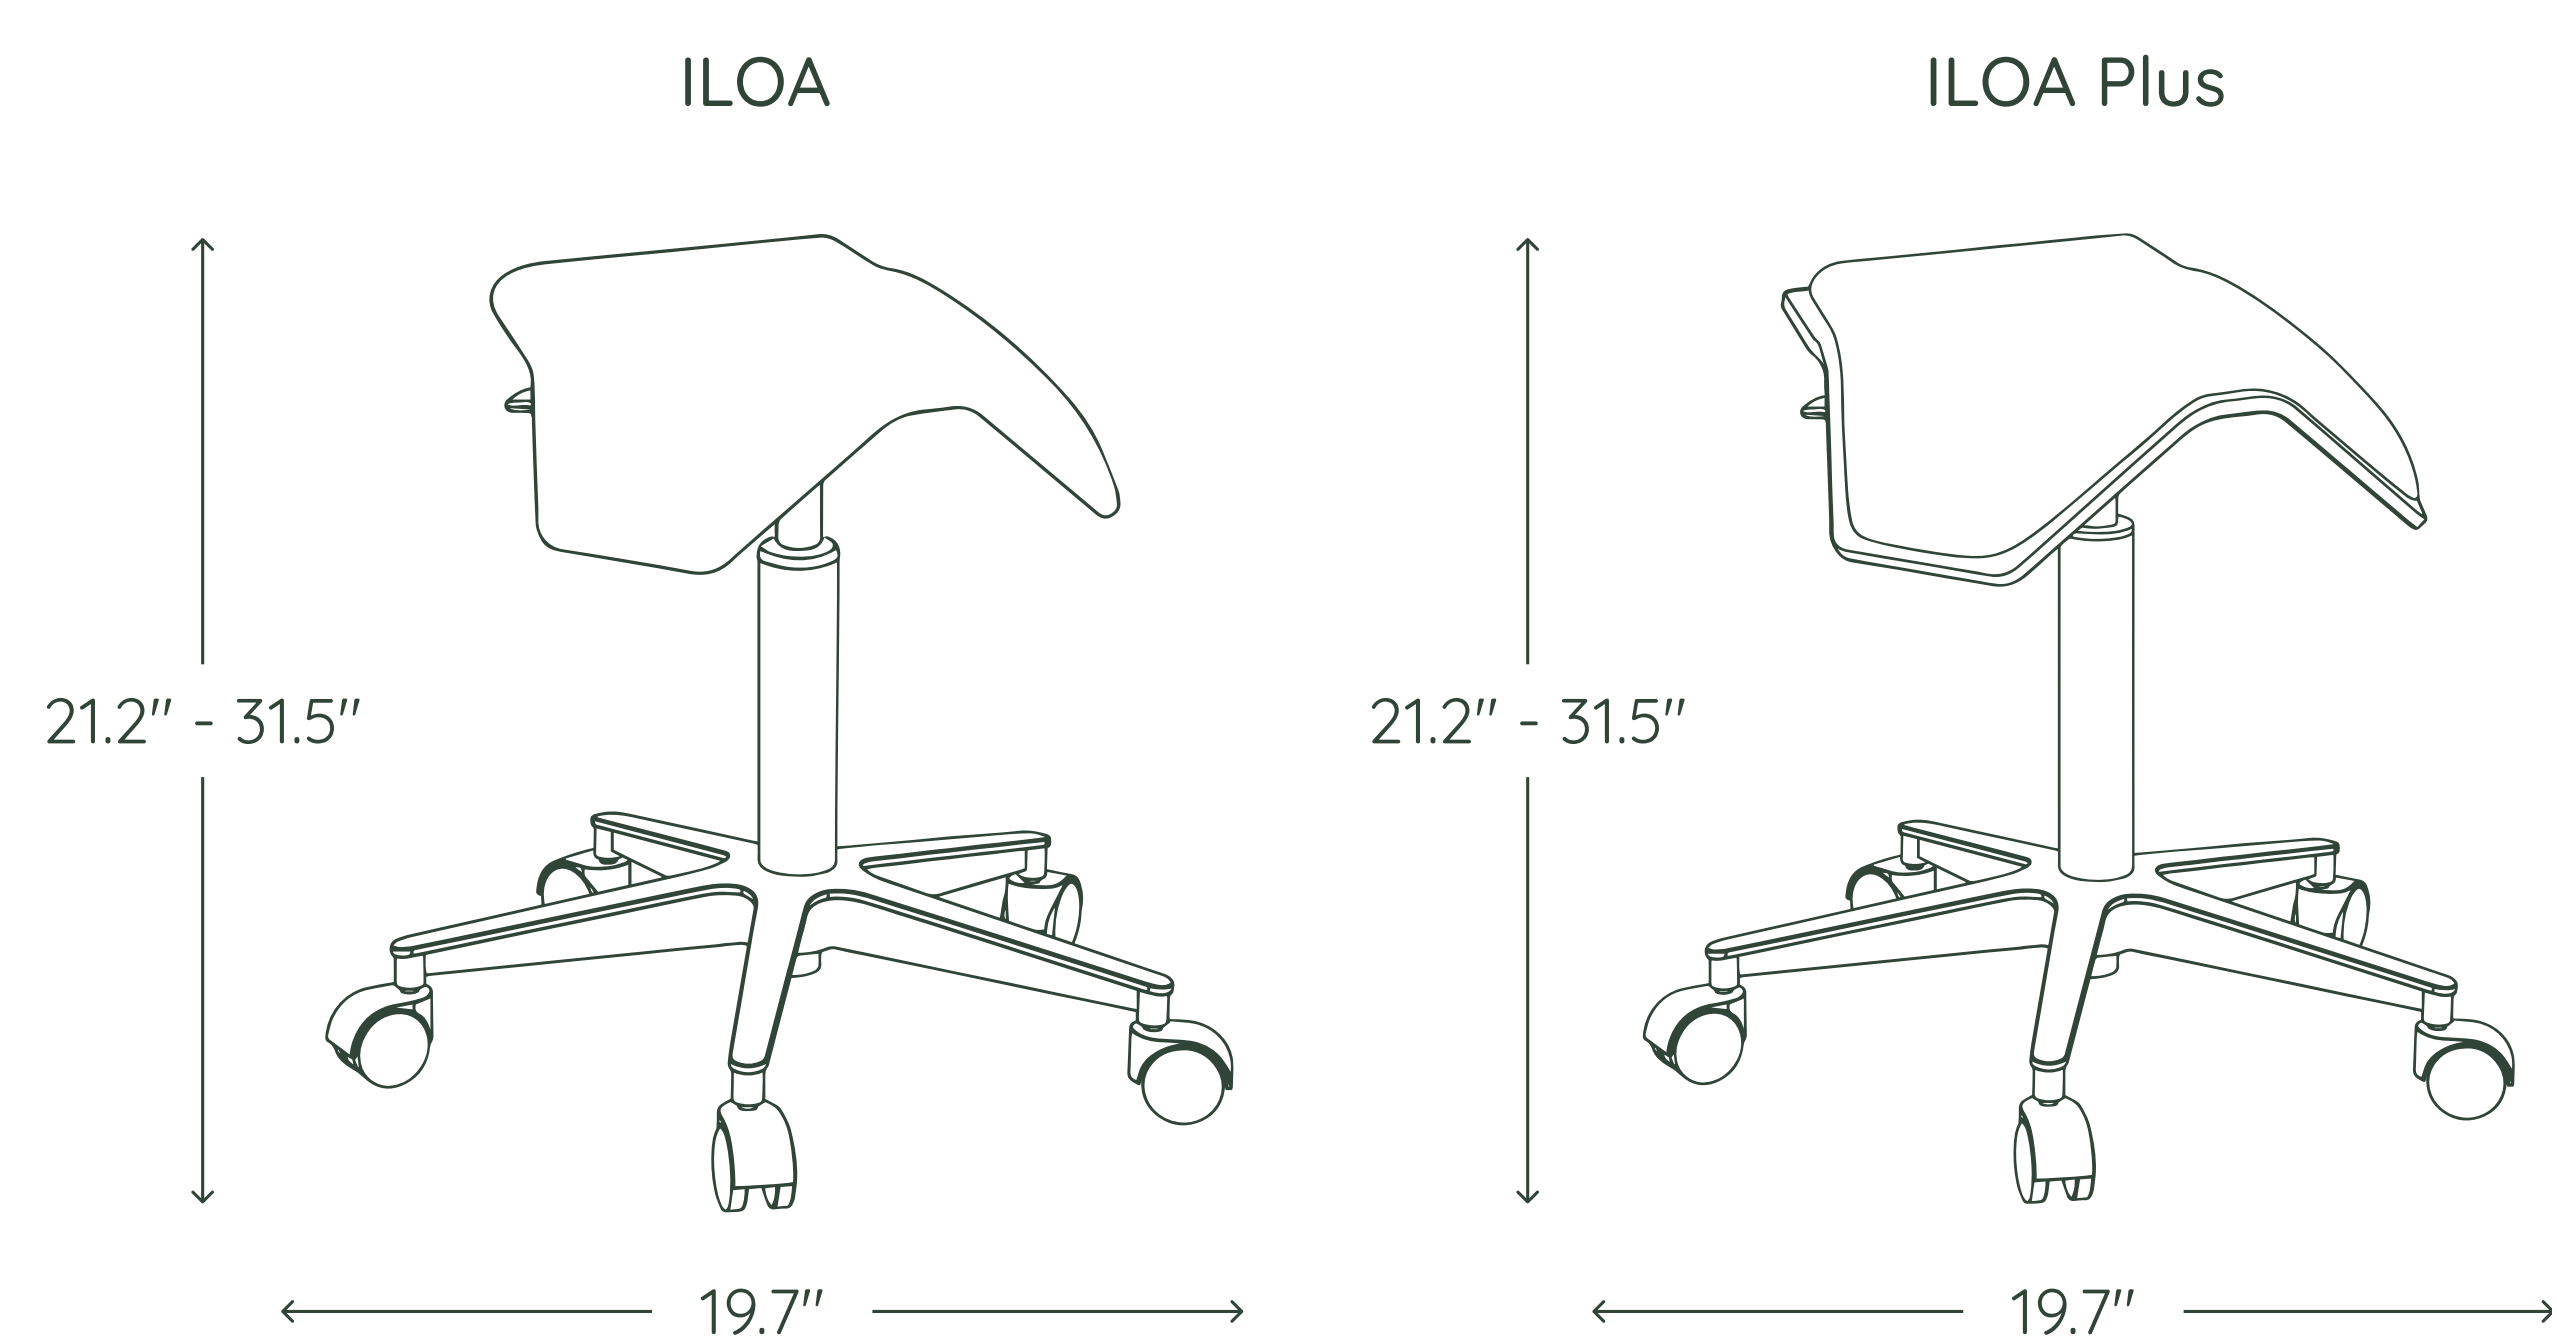

Steel gas lift: easy and smooth steel gas lift with over 10" of height adjustment.

RETURN POLICY

Like-new Branch products in their original packaging can be returned for a refund within 30 days of purchase.

Promotes healthy sitting by aligning your spine, opening your hips, and engaging your core. Ideal for workers who alternate between sitting and standing at work, short work sprints or a team touch base, and small nooks and dynamic workspaces.

The Saddle Chair is height-adjustable and available with a standard upholstered seat (ILOA) or premium, reinforced seat (ILOA Plus).

COLORS

Black	Dove	Brick	Forest	Pacific
				
#111111	#D9D9D9	#8C4545	#4C5946	#588097

SPECIFICATIONS

Overall: 19.7"W x 19.7"D x 21.2"-31.5"H

Seat height: 21.2"-31.5"

Seat width: 16.9"

Seat depth: 14.2"

Chair base: 19.7"

Cushion thickness: 1.6"

Max capacity: 265 lbs